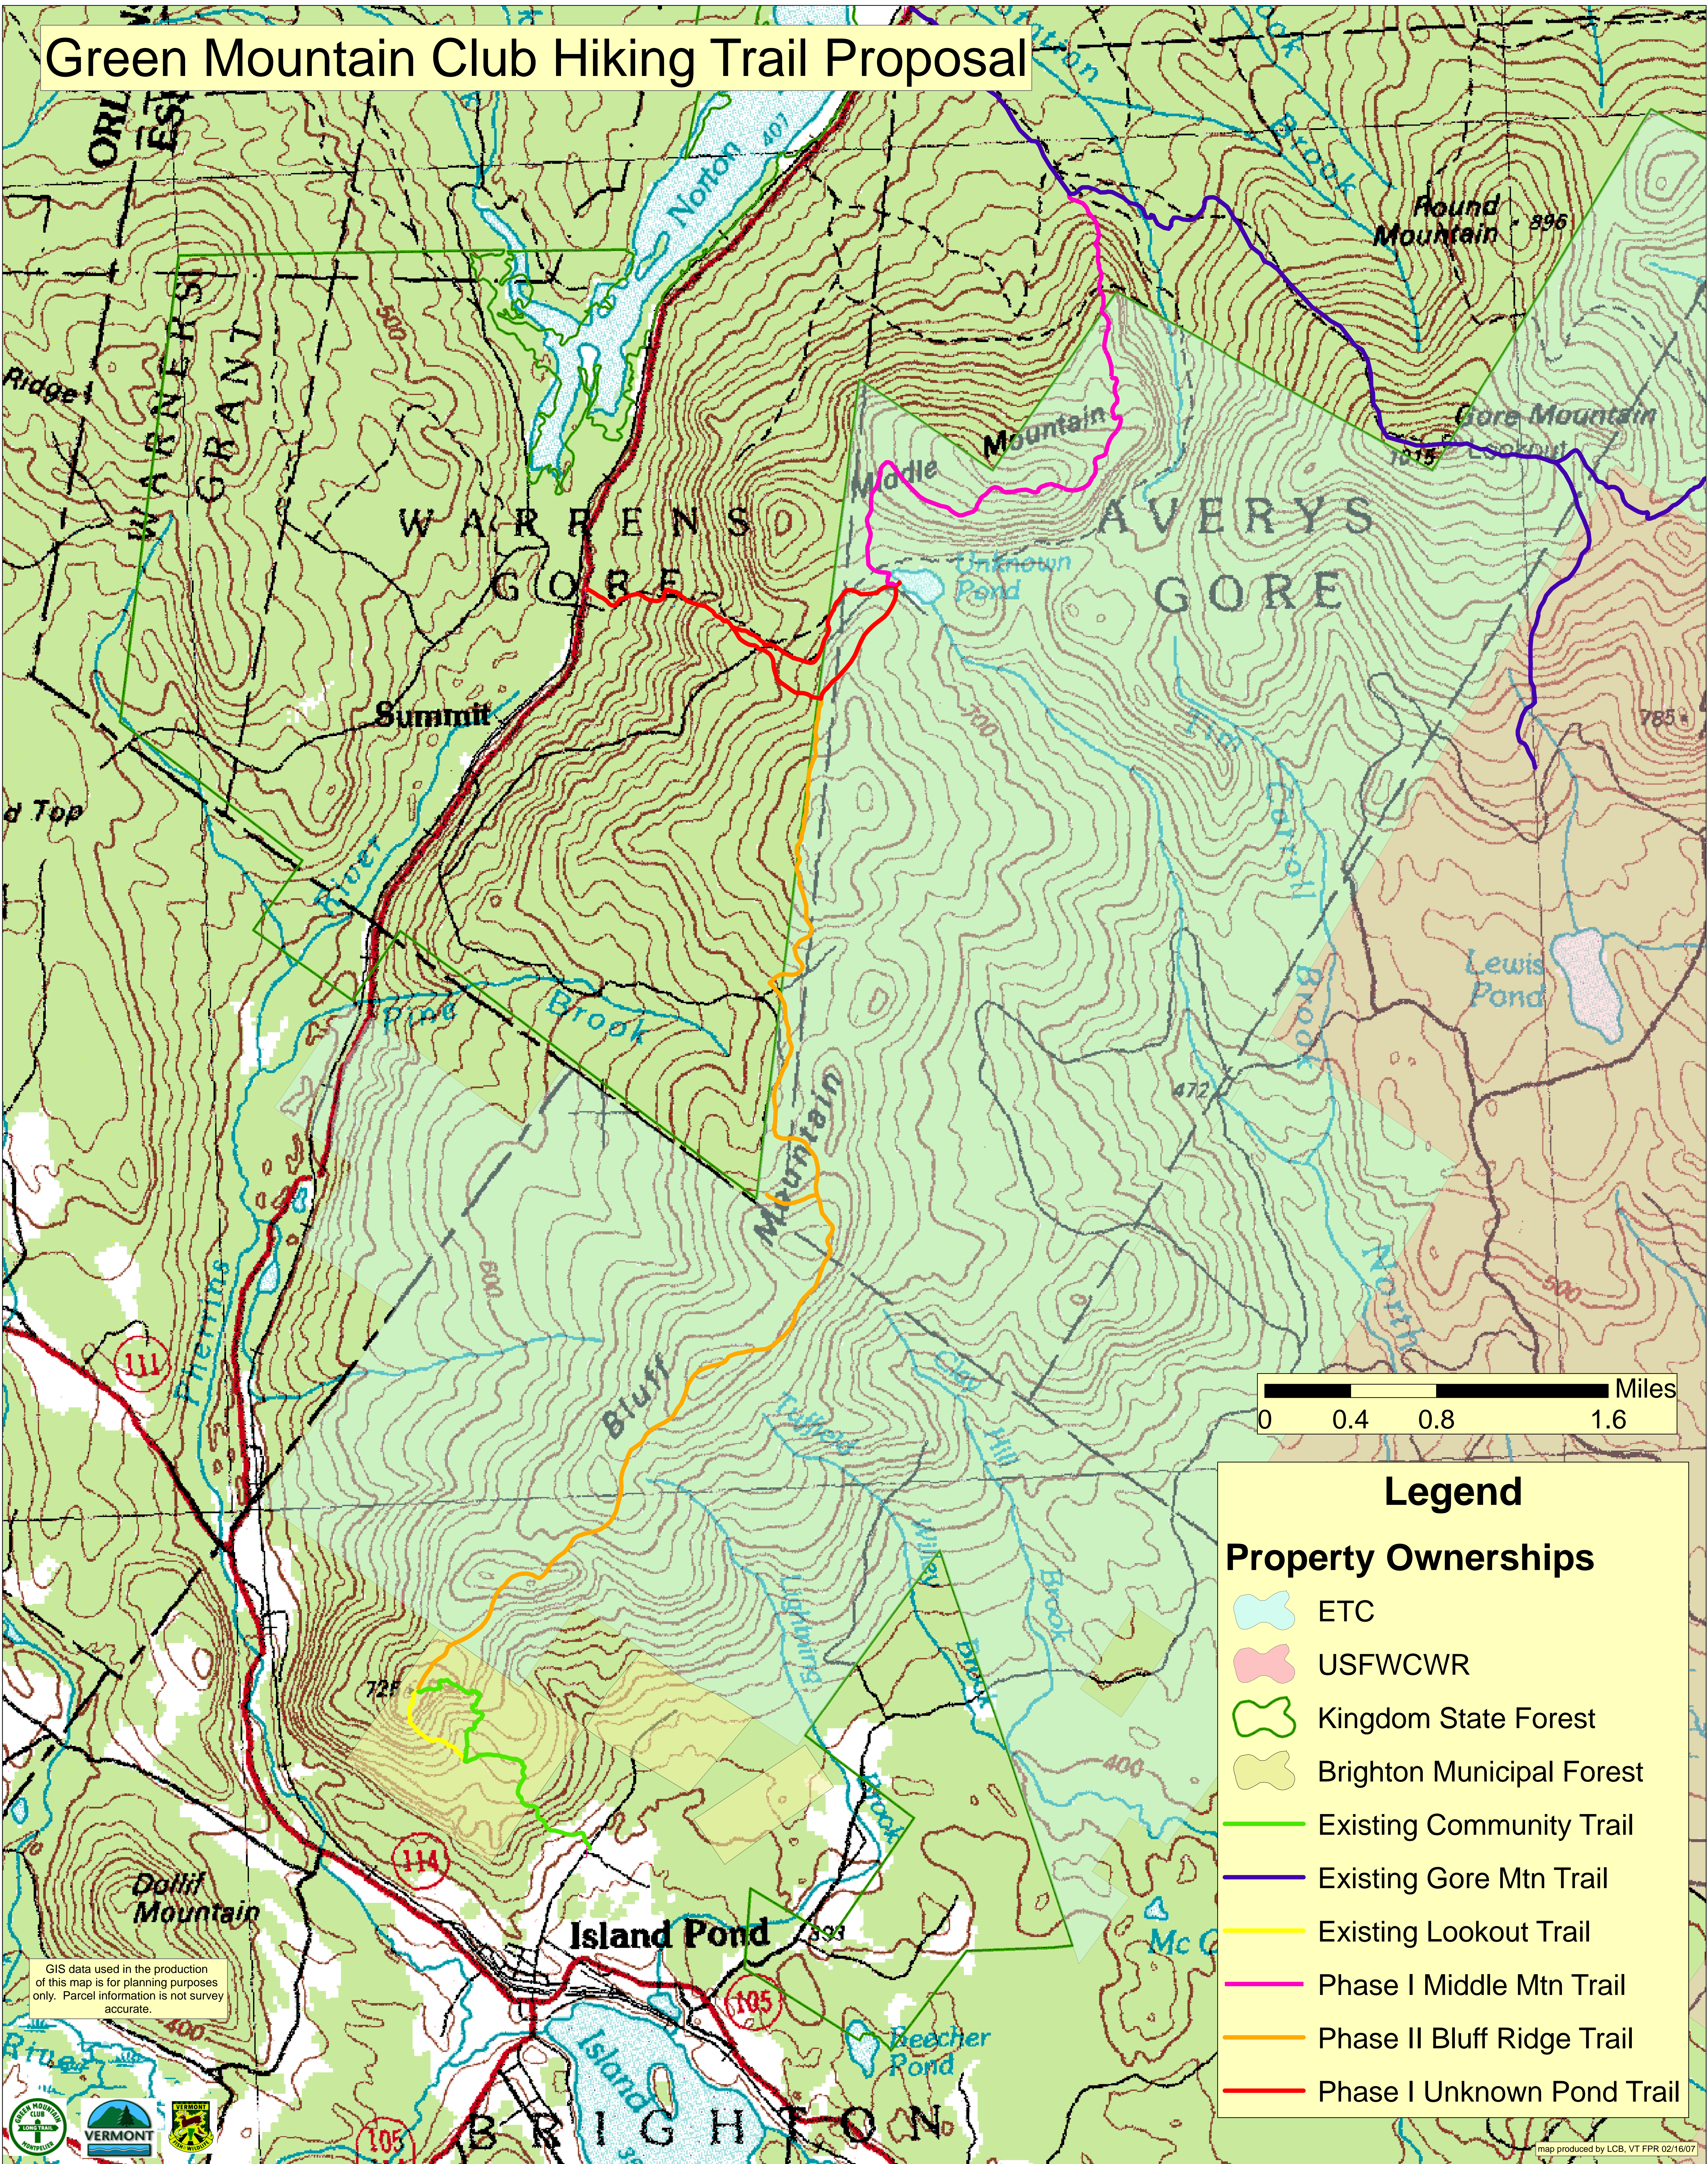

Green Mountain Club Hiking Trail Proposal

Legend	
Property Ownerships	
	ETC
	USFWCWR
	Kingdom State Forest
	Brighton Municipal Forest
	Existing Community Trail
	Existing Gore Mtn Trail
	Existing Lookout Trail
	Phase I Middle Mtn Trail
	Phase II Bluff Ridge Trail
	Phase I Unknown Pond Trail

GIS data used in the production of this map is for planning purposes only. Parcel information is not survey accurate.